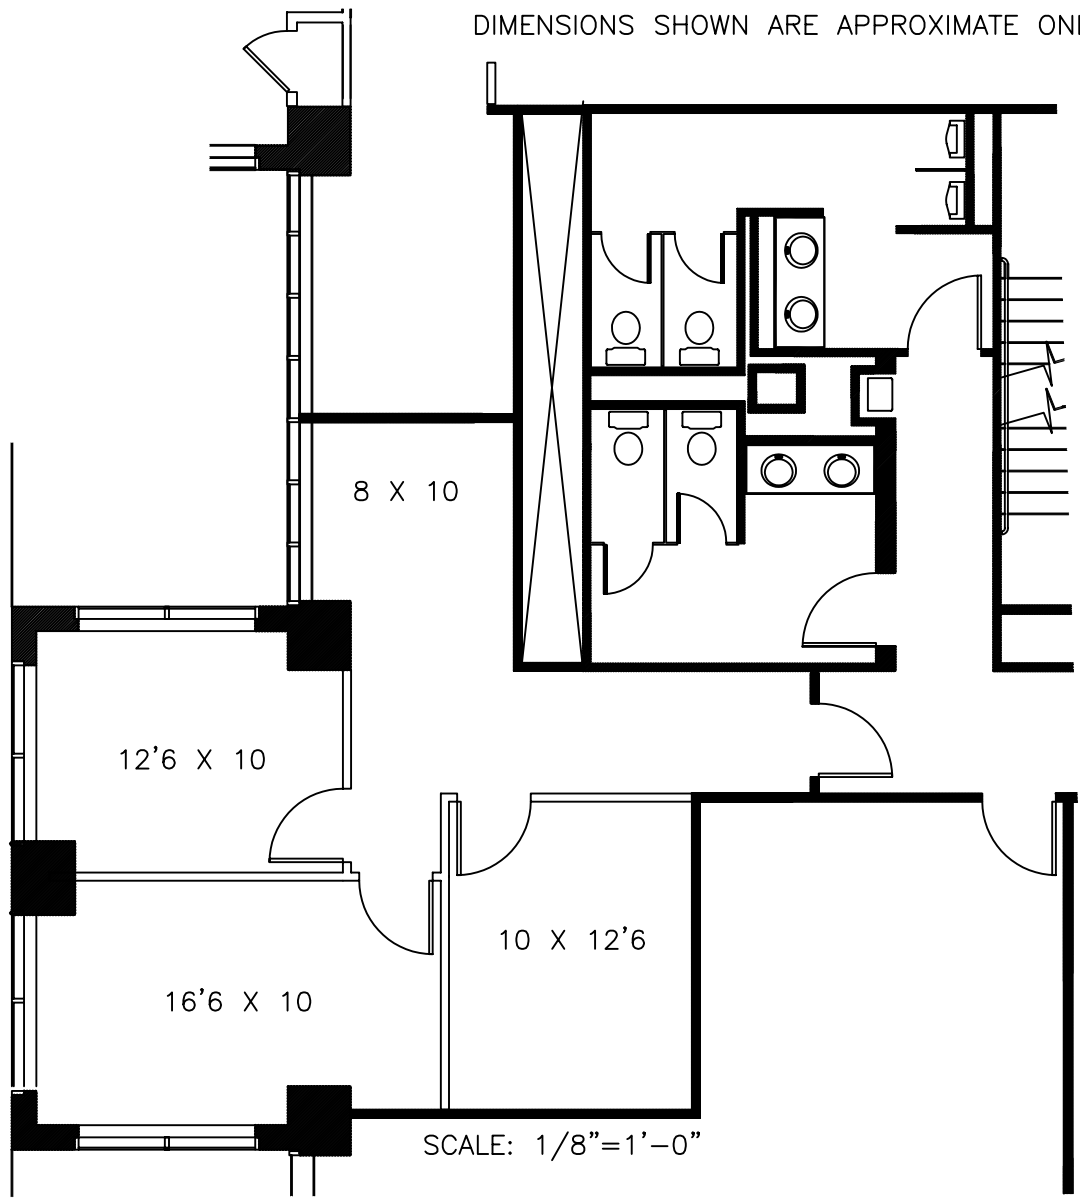

DIMENSIONS SHOWN ARE APPROXIMATE ONLY

SUITE 980
711 USF
881 RSF

UNION SQUARE
10101 REUNION PLACE
SAN ANTONIO, TEXAS 78216

LOCATION PLAN