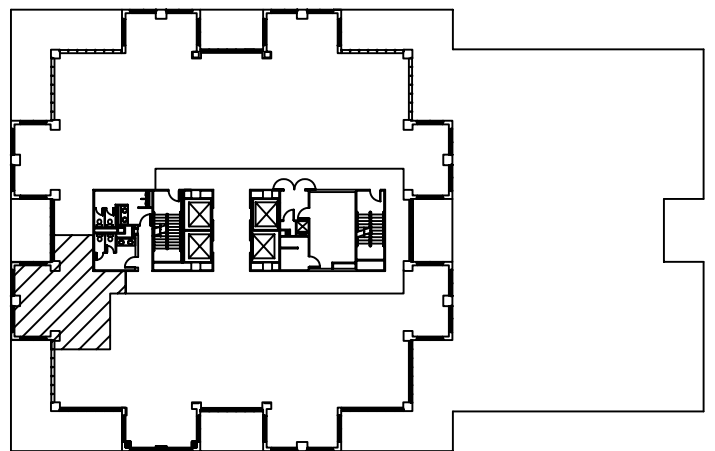

DIMENSIONS SHOWN ARE APPROXIMATE ONLY

SUITE 980
711 USF
881 RSF

UNION SQUARE
10101 REUNION PLACE
SAN ANTONIO, TEXAS 78216

LOCATION PLAN