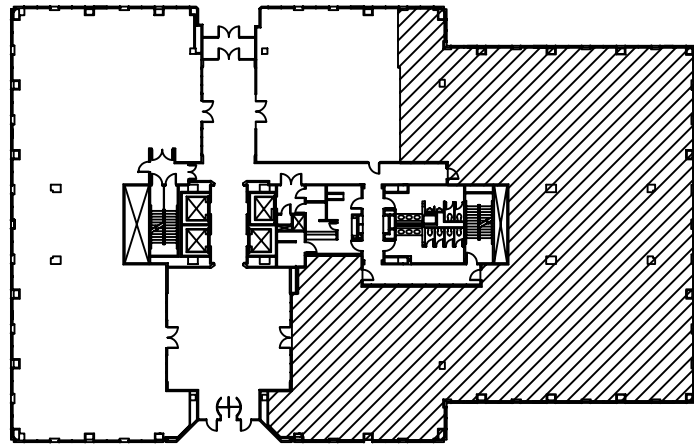

SUITE 100
9,590 USF
10,981 RSF

UNION SQUARE
10101 REUNION PLACE
SAN ANTONIO, TEXAS 78216

DIMENSIONS SHOWN ARE APPROXIMATE ONLY

LOCATION PLAN

SCALE: 1/16" = 1'-0"