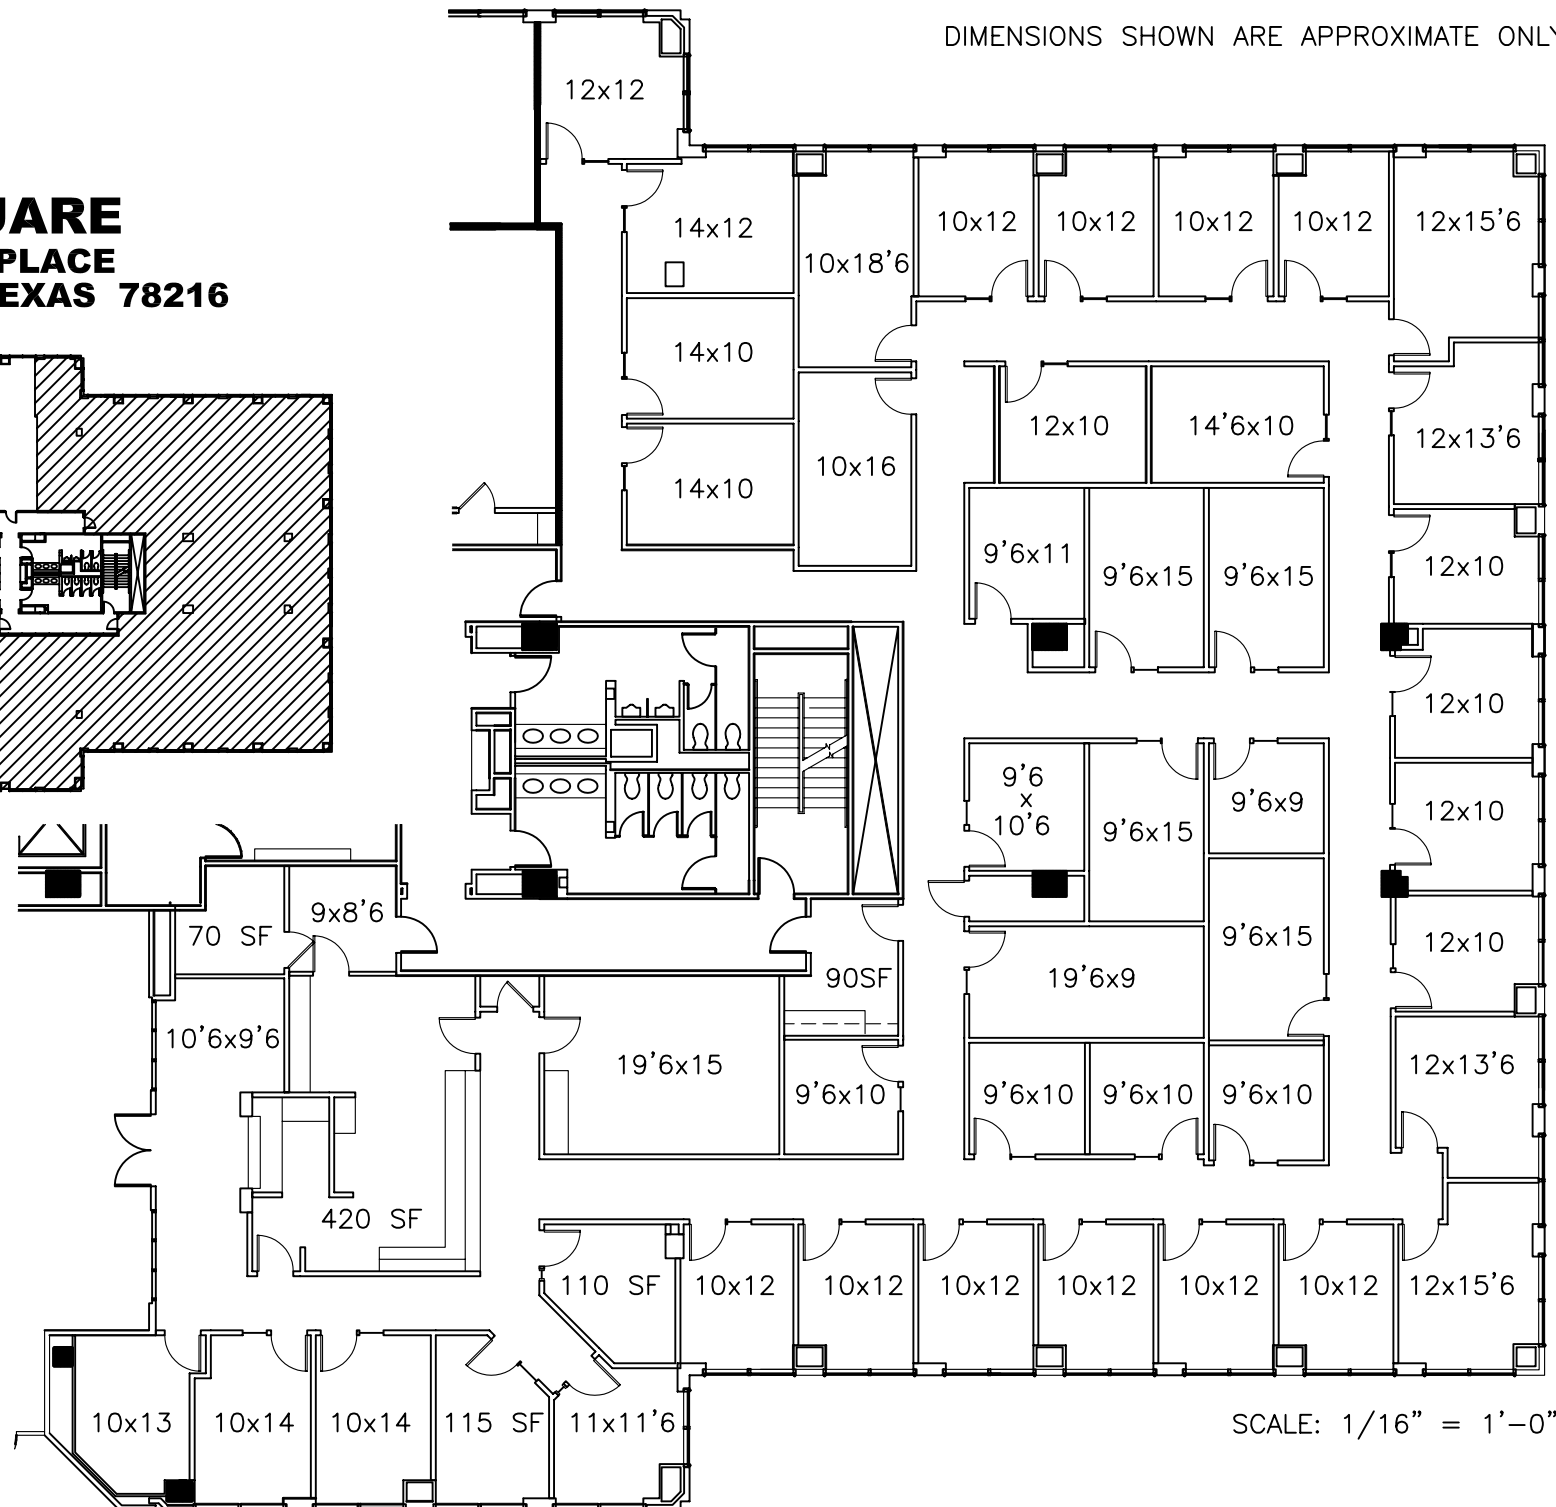

SUITE 100
9,590 USF
10,981 RSF

UNION SQUARE
10101 REUNION PLACE
SAN ANTONIO, TEXAS 78216

DIMENSIONS SHOWN ARE APPROXIMATE ONLY

LOCATION PLAN

SCALE: 1/16" = 1'-0"