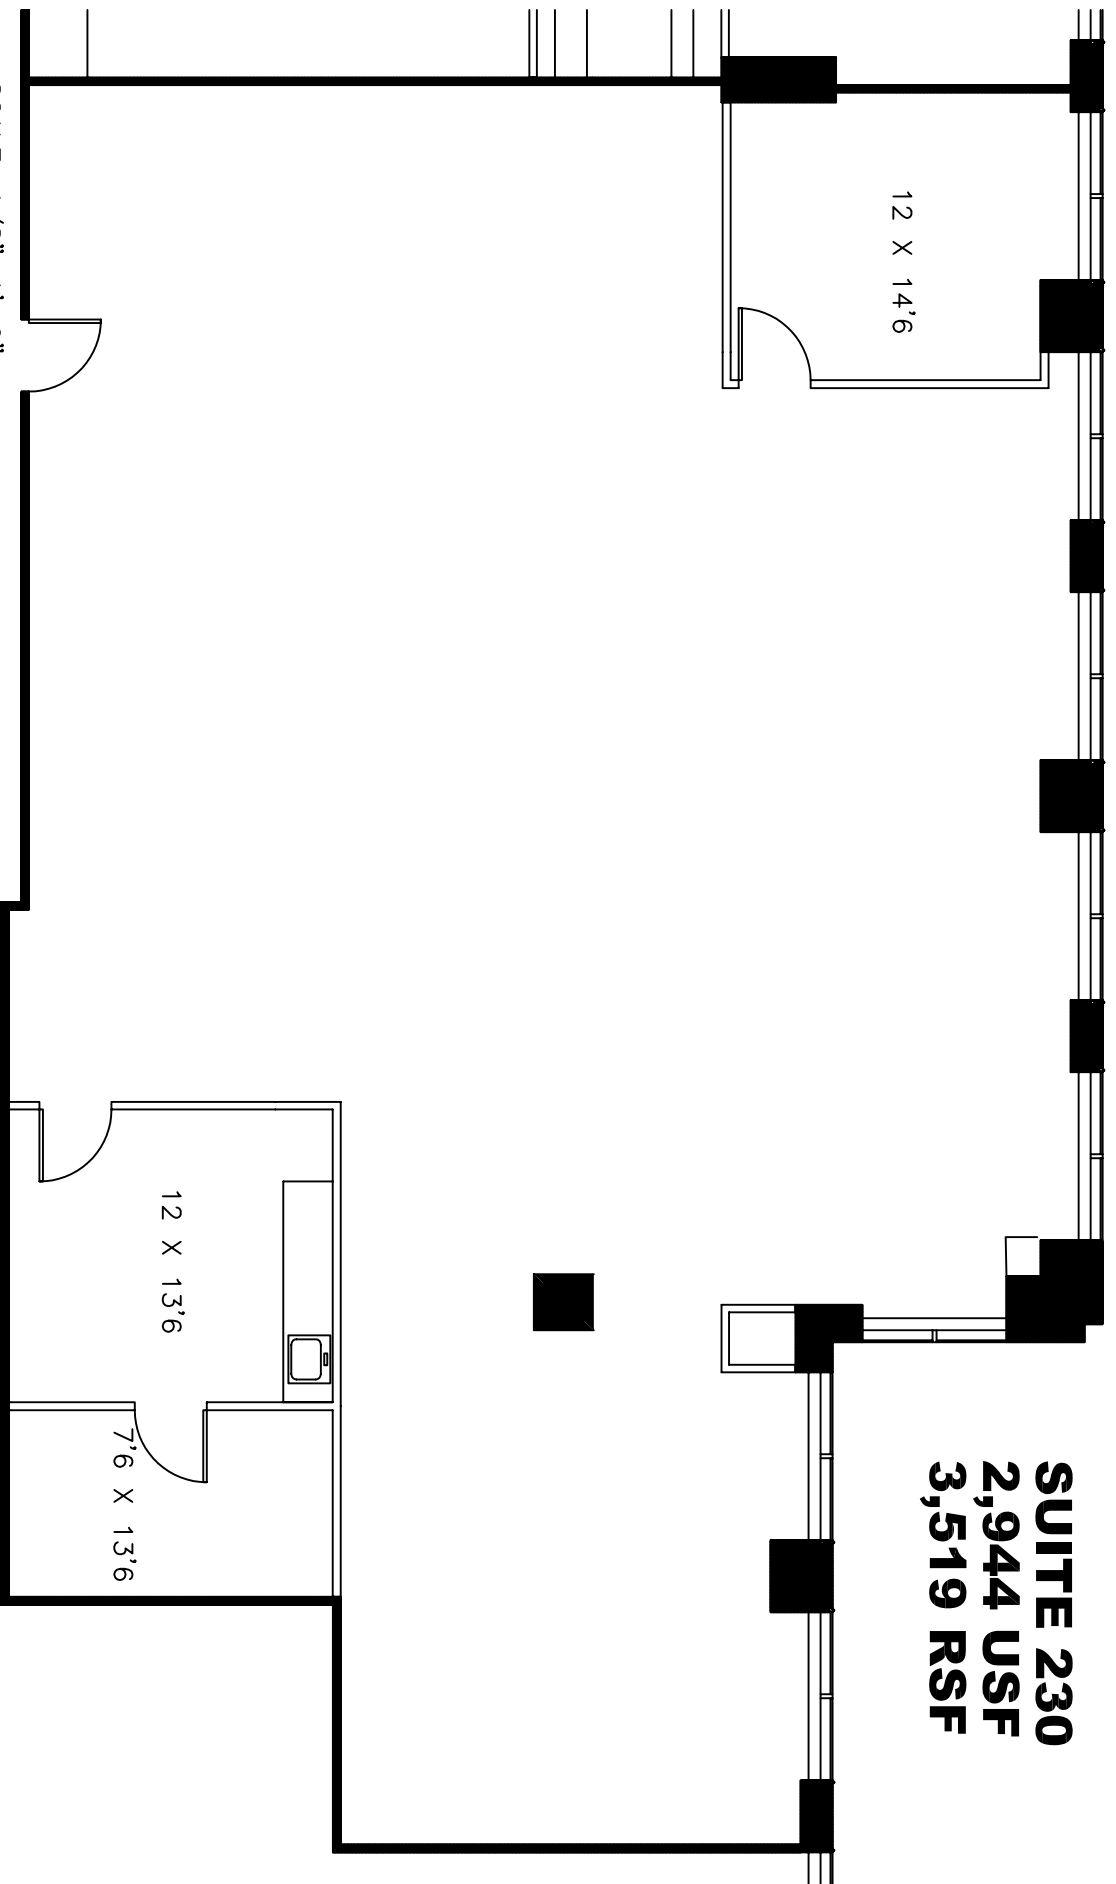

DIMENSIONS SHOWN ARE APPROXIMATE ONLY

SUITE 230
2,944 USF
3,519 RSF

SCALE: 1/8" = 1'-0"

UNION SQUARE
10101 REUNION PLACE
SAN ANTONIO, TEXAS 78216