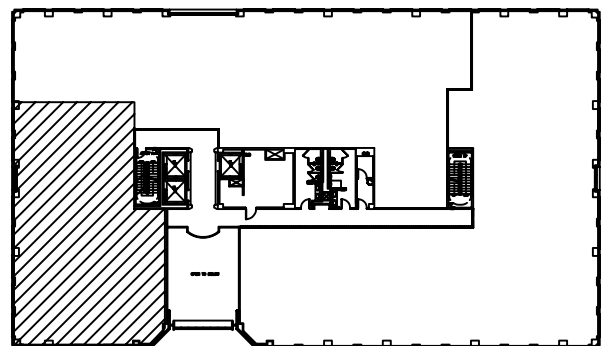

SUITE 230
3,940 USF
4,473 RSF

UNION SQUARE II
10001 REUNION PLACE
SAN ANTONIO, TEXAS 78216

LOCATION PLAN